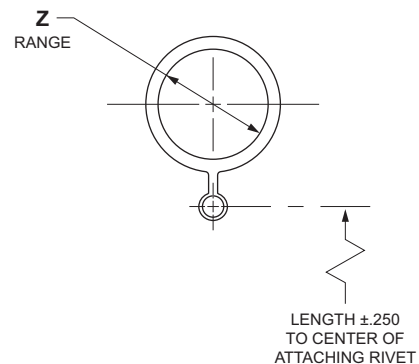

DASH NO. CODE	Z RANGE	DASH NO. CODE	Z RANGE	DASH NO. CODE	Z RANGE
33	.401 - .391	15	1.072 - 1.052	24	2.088 - 2.078
34	.454 - 444	16	1.198 - 1.178	25	2.151 - 2.141
35	.464 - .454	17	1.322 - 1.302	26	2.276 - 2.266
36	.526 - .516	18	1.448 - 1.428	27	2.338 - 2.328
11	.604 - .584	19	1.572 - 1.552	28	2.401 - 2.391
37	.651 - .641	20	1.698 - 1.678	29	2.526 - 2.516
12	.729 - .709	21	1.822 - 1.802	30	2.651 - 2.641
13	.885 - .865	22	1.948 - 1.928	31	2.901 - 2.891
14	.948 - .918	23	2.026 - 2.016	32	3.026 - 3.016

USED WITH ATTACHMENT CODES: **B THRU W**