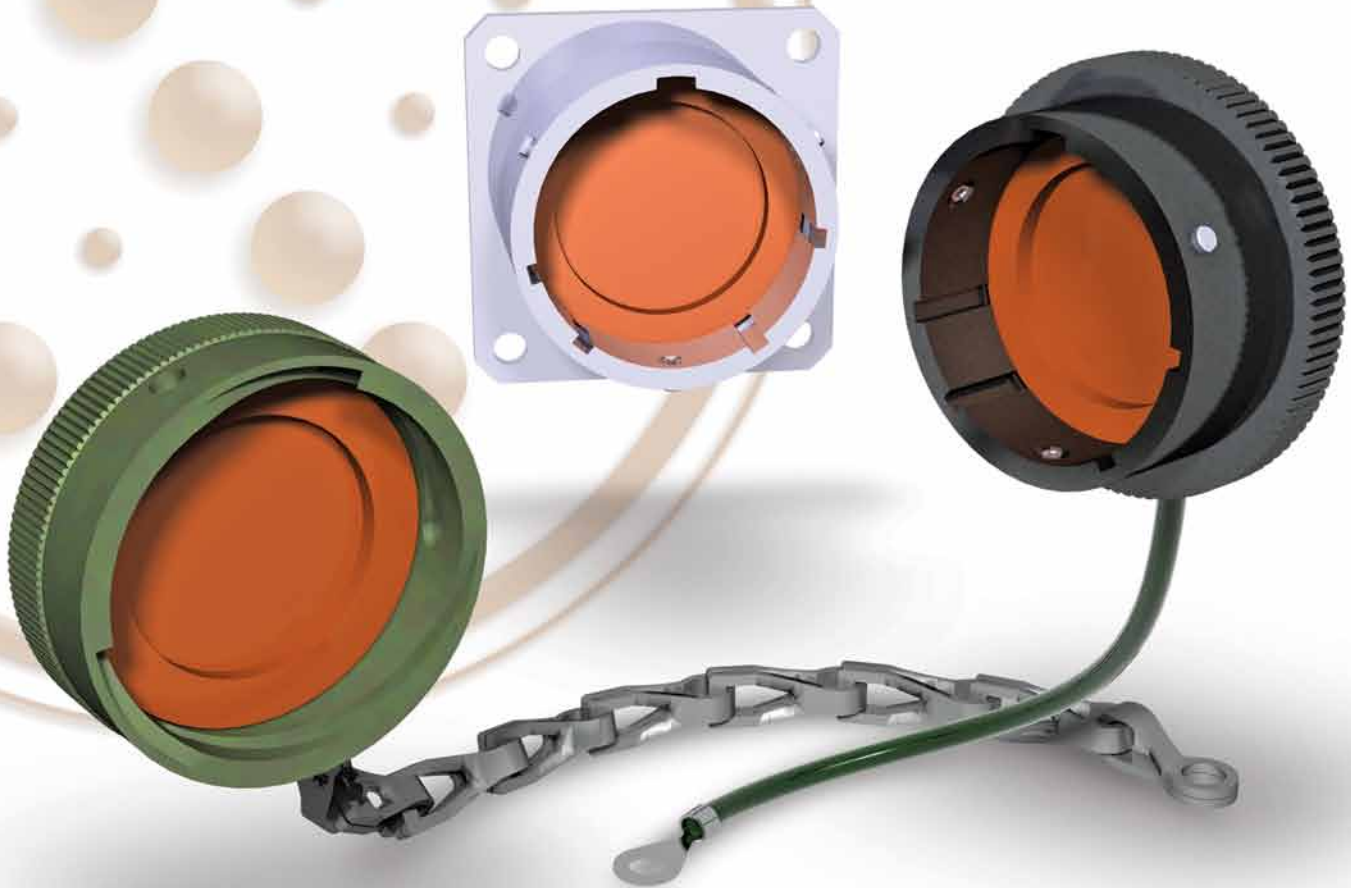

SPACECRAFT COMPONENTS CORP.

Your Connector Consultant Since 1962

MIL-DTL-83723 Series III - Bayonet Coupling

DUST CAPS

& DUMMY RECEPTACLES

M83723/59-2

M83723/60-2

M83723/61-2

- ▶ Military Approved
- ▶ Special Platings Available
- ▶ Extensive Inventory

SPACECRAFT
COMPONENTS CORP.

DUST CAPS & DUMMY RECEPTACLES - MIL-DTL-83723 Series III Bayonet

Dust Cap for Plug

M83723/59-2 DCP05

DASH NUMBER	SHELL SIZE	B MAX.	L +.250 CHAIN OR ROPE	
			TYPE C OR R	TYPE P OR T
8	8	.776 [19.71]	5.00 [127.00]	8.00 [203.20]
10	10	.906 [23.01]	5.00 [127.00]	8.00 [203.20]
12	12	1.078 [27.38]	5.00 [127.00]	8.00 [203.20]
14	14	1.141 [28.98]	5.00 [127.00]	8.00 [203.20]
16	16	1.266 [32.16]	5.00 [127.00]	8.00 [203.20]
18	18	1.375 [34.92]	5.00 [127.00]	8.00 [203.20]
20	20	1.510 [38.35]	5.00 [127.00]	8.00 [203.20]
22	22	1.625 [41.27]	5.00 [127.00]	8.00 [203.20]
24	24	1.760 [44.70]	5.00 [127.00]	8.00 [203.20]

1. Dimensions in brackets [] are in millimeters.

Dust Cap for Receptacle

M83723/60-2 DCR05

DASH NUMBER	SHELL SIZE	B MAX.	L +.250 CHAIN OR ROPE	
			TYPE C OR R	TYPE P OR T
8	8	.776 [19.71]	5.00 [127.00]	8.00 [203.20]
10	10	.906 [23.01]	5.00 [127.00]	8.00 [203.20]
12	12	1.078 [27.38]	5.00 [127.00]	8.00 [203.20]
14	14	1.141 [28.98]	5.00 [127.00]	8.00 [203.20]
16	16	1.266 [32.16]	5.00 [127.00]	8.00 [203.20]
18	18	1.375 [34.92]	5.00 [127.00]	8.00 [203.20]
20	20	1.510 [38.35]	5.00 [127.00]	8.00 [203.20]
22	22	1.625 [41.27]	5.00 [127.00]	8.00 [203.20]
24	24	1.760 [44.70]	5.00 [127.00]	8.00 [203.20]