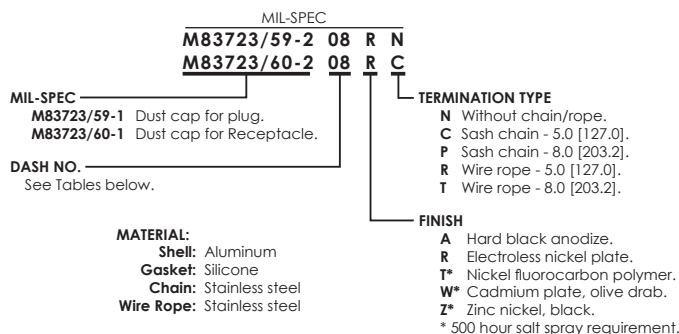

DUST CAPS & DUMMY RECEPTACLES - MIL-DTL-83723 Series III Bayonet