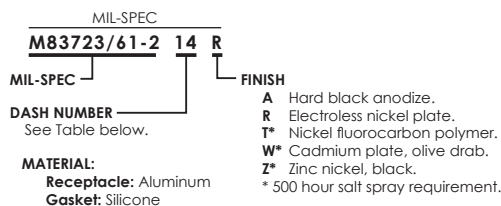

Dummy Receptacle

M83723/61-2 DRP05