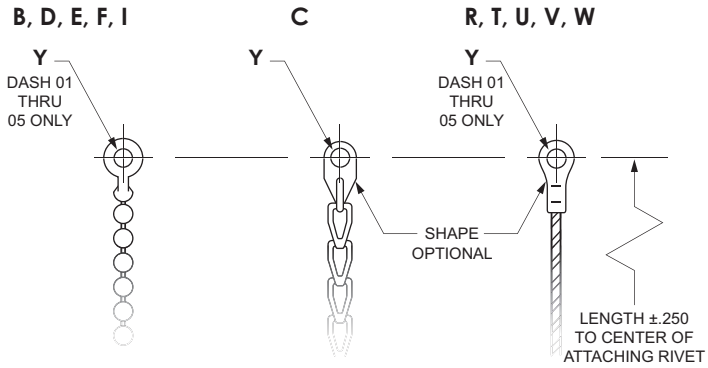

TABLE II. ATTACHMENT CODES

Attachment Code	Description
A	No Attachment Required
B	Bead Chain, Brass, Nickel Plated
C	Sash Chain, SST, Passivated
D	Bead Chain, SST, Passivated
E	Bead Chain, Brass, Cadmium, Olive Drab Plated
F	Bead Chain, Brass, Unfinished
I	Bead Chain, Brass, Black Oxide Finish
N	Wire Rope, No Jacket
P	Wire Rope, Polyurethane Jacket with Terminal
R	Wire Rope, SST, PVC Covered, Green Color
T	Wire Rope, SST, Teflon Covered, Natural Cover
U	Wire Rope, SST, Nylon Covered, Brown Color
V	Wire Rope, SST, Viton Covered, Black Color
W	Nylon Cord, Green Color, SST Terminal

TABLE III. GASKET MATERIAL CODES

Material Code	Material Description
A	Fluorosilicone, Blue
N	Neoprene, Black, MIL-R-3065
O	None Required
S	Silicone, Red, ZZ-R-765
C	Conductive Silicone

TABLE IV. EYELET END FITTING STYLES AND SIZES (NOT USED WITH ATTACHMENT CODE A)

Dash No. Code	Y Ref. Dia.
00	No Eyelet
01	.125
02	.141
03	.167
04	.188
05	.219
06	.250
07	.156
08	.121

USED WITH ATTACHMENT CODES:

TABLE V. RING END FITTING SIZES (NOT USED WITH ATTACHMENT CODE A)

DASH NO. CODE	Z RANGE	DASH NO. CODE	Z RANGE	DASH NO. CODE	Z RANGE
33	.401 - .391	15	1.072 - 1.052	24	2.088 - 2.078
34	.454 - 444	16	1.198 - 1.178	25	2.151 - 2.141
35	.464 - .454	17	1.322 - 1.302	26	2.276 - 2.266
36	.526 - .516	18	1.448 - 1.428	27	2.338 - 2.328
11	.604 - .584	19	1.572 - 1.552	28	2.401 - 2.391
37	.651 - .641	20	1.698 - 1.678	29	2.526 - 2.516
12	.729 - .709	21	1.822 - 1.802	30	2.651 - 2.641
13	.885 - .865	22	1.948 - 1.928	31	2.901 - 2.891
14	.948 - .918	23	2.026 - 2.016	32	3.026 - 3.016

USED WITH ATTACHMENT CODES: **B THRU W**

SPACECRAFT COMPONENTS CORP.

Your Connector Consultant Since 1962

Try Our Other Connector Products

SCP 5015 STYLE CONNECTORS (CATALOG 102)

SCPT 26482 STYLE SC1 38999 SERIES I SC2 38999 SERIES II SC39 38999 SERIES III (CATALOG 202)