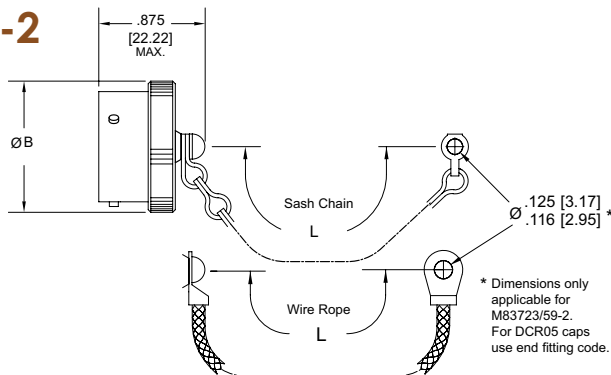

DASH NUMBER	SHELL SIZE	B MAX.	L +.250 CHAIN OR ROPE	
			TYPE C OR R	TYPE P OR T
8	8	.776 [19.71]	5.00 [127.00]	8.00 [203.20]
10	10	.906 [23.01]	5.00 [127.00]	8.00 [203.20]
12	12	1.078 [27.38]	5.00 [127.00]	8.00 [203.20]
14	14	1.141 [28.98]	5.00 [127.00]	8.00 [203.20]
16	16	1.266 [32.16]	5.00 [127.00]	8.00 [203.20]
18	18	1.375 [34.92]	5.00 [127.00]	8.00 [203.20]
20	20	1.510 [38.35]	5.00 [127.00]	8.00 [203.20]
22	22	1.625 [41.27]	5.00 [127.00]	8.00 [203.20]
24	24	1.760 [44.70]	5.00 [127.00]	8.00 [203.20]

1. Dimensions in brackets [] are in millimeters.

Dust Cap for Receptacle

M83723/60-2 DCR05

DASH NUMBER	SHELL SIZE	B MAX.	L +.250 CHAIN OR ROPE	
			TYPE C OR R	TYPE P OR T
8	8	.776 [19.71]	5.00 [127.00]	8.00 [203.20]
10	10	.906 [23.01]	5.00 [127.00]	8.00 [203.20]
12	12	1.078 [27.38]	5.00 [127.00]	8.00 [203.20]
14	14	1.141 [28.98]	5.00 [127.00]	8.00 [203.20]
16	16	1.266 [32.16]	5.00 [127.00]	8.00 [203.20]
18	18	1.375 [34.92]	5.00 [127.00]	8.00 [203.20]
20	20	1.510 [38.35]	5.00 [127.00]	8.00 [203.20]
22	22	1.625 [41.27]	5.00 [127.00]	8.00 [203.20]
24	24	1.760 [44.70]	5.00 [127.00]	8.00 [203.20]

Dash No. Code	Y Ref. Dia.
00	No Eyelet
01	.125
02	.141
03	.167
04	.188
05	.219
06	.250
07	.156
08	.121

USED WITH ATTACHMENT CODES:

TABLE V. RING END FITTING SIZES (NOT USED WITH ATTACHMENT CODE A)

DASH NO. CODE	Z RANGE	DASH NO. CODE	Z RANGE	DASH NO. CODE	Z RANGE
33	.401 - .391	15	1.072 - 1.052	24	2.088 - 2.078
34	.454 - 444	16	1.198 - 1.178	25	2.151 - 2.141
35	.464 - .454	17	1.322 - 1.302	26	2.276 - 2.266
36	.526 - .516	18	1.448 - 1.428	27	2.338 - 2.328
11	.604 - .584	19	1.572 - 1.552	28	2.401 - 2.391
37	.651 - .641	20	1.698 - 1.678	29	2.526 - 2.516
12	.729 - .709	21	1.822 - 1.802	30	2.651 - 2.641
13	.885 - .865	22	1.948 - 1.928	31	2.901 - 2.891
14	.948 - .918	23	2.026 - 2.016	32	3.026 - 3.016