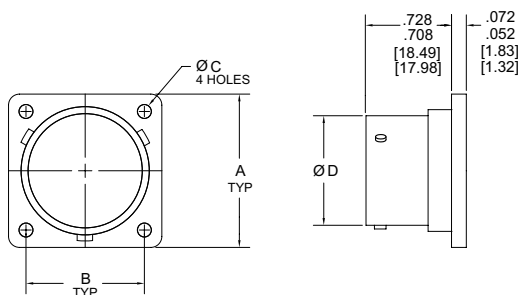

DASH NUMBER	SHELL SIZE	B MAX.	L +.250 CHAIN OR ROPE	
			TYPE C OR R	TYPE P OR T
8	8	.776 [19.71]	5.00 [127.00]	8.00 [203.20]
10	10	.906 [23.01]	5.00 [127.00]	8.00 [203.20]
12	12	1.078 [27.38]	5.00 [127.00]	8.00 [203.20]
14	14	1.141 [28.98]	5.00 [127.00]	8.00 [203.20]
16	16	1.266 [32.16]	5.00 [127.00]	8.00 [203.20]
18	18	1.375 [34.92]	5.00 [127.00]	8.00 [203.20]
20	20	1.510 [38.35]	5.00 [127.00]	8.00 [203.20]
22	22	1.625 [41.27]	5.00 [127.00]	8.00 [203.20]
24	24	1.760 [44.70]	5.00 [127.00]	8.00 [203.20]

1. Dimensions in brackets [] are in millimeters.

Dust Cap for Receptacle

M83723/60-2 DCR05

DASH NUMBER	SHELL SIZE	B MAX.	L +.250 CHAIN OR ROPE	
			TYPE C OR R	TYPE P OR T
8	8	.776 [19.71]	5.00 [127.00]	8.00 [203.20]
10	10	.906 [23.01]	5.00 [127.00]	8.00 [203.20]
12	12	1.078 [27.38]	5.00 [127.00]	8.00 [203.20]
14	14	1.141 [28.98]	5.00 [127.00]	8.00 [203.20]
16	16	1.266 [32.16]	5.00 [127.00]	8.00 [203.20]
18	18	1.375 [34.92]	5.00 [127.00]	8.00 [203.20]
20	20	1.510 [38.35]	5.00 [127.00]	8.00 [203.20]
22	22	1.625 [41.27]	5.00 [127.00]	8.00 [203.20]
24	24	1.760 [44.70]	5.00 [127.00]	8.00 [203.20]

1. Dimensions in brackets [] are in millimeters.

Dummy Receptacle

M83723/61-2 DRP05

DASH NO.	SHELL SIZE	A	B +.000 [0.00] -.009 [0.23]	C +.000 [0.00] -.009 [0.23]	ØD +.005 [0.13] -.000 [0.00]
8	8	.812 [20.62]	.594 [15.09]	.125 [3.17]	.562 [14.27]
10	10	.937 [23.80]	.719 [18.26]	.125 [3.17]	.696 [17.68]
12	12	1.031 [26.19]	.812 [20.62]	.125 [3.17]	.875 [22.22]
14	14	1.125 [28.57]	.906 [23.01]	.125 [3.17]	.935 [23.75]
16	16	1.250 [31.75]	.969 [24.61]	.125 [3.17]	1.062 [26.97]
18	18	1.343 [34.11]	1.062 [26.97]	.125 [3.17]	1.187 [30.15]
20	20	1.437 [36.50]	1.156 [29.36]	.125 [3.17]	1.312 [33.32]
22	22	1.562 [39.67]	1.250 [31.75]	.125 [3.17]	1.437 [36.50]
24	24	1.703 [43.26]	1.375 [34.92]	.154 [3.91]	1.562 [39.67]