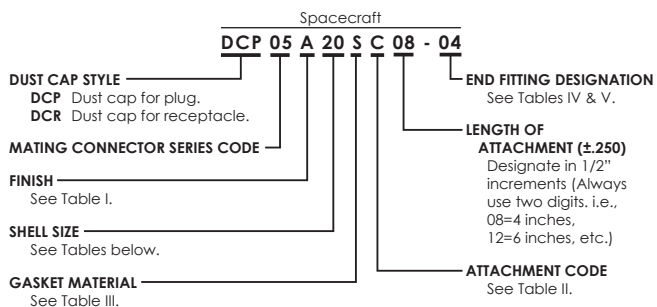

DUST CAPS & DUMMY RECEPTACLES - MIL-DTL-83723 Series III Bayonet