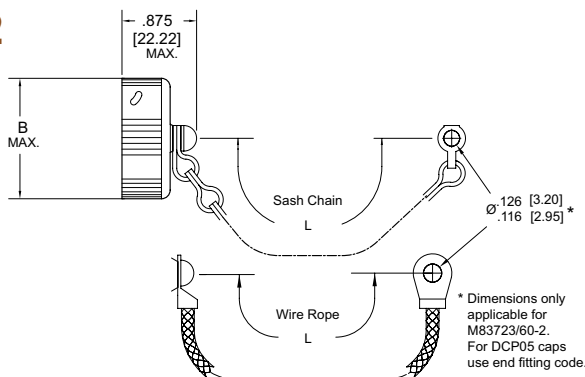

DASH NUMBER	SHELL SIZE	B MAX.	L +.250 CHAIN OR ROPE	
			TYPE C OR R	TYPE P OR T
8	8	.776 [19.71]	5.00 [127.00]	8.00 [203.20]
10	10	.906 [23.01]	5.00 [127.00]	8.00 [203.20]
12	12	1.078 [27.38]	5.00 [127.00]	8.00 [203.20]
14	14	1.141 [28.98]	5.00 [127.00]	8.00 [203.20]
16	16	1.266 [32.16]	5.00 [127.00]	8.00 [203.20]
18	18	1.375 [34.92]	5.00 [127.00]	8.00 [203.20]
20	20	1.510 [38.35]	5.00 [127.00]	8.00 [203.20]
22	22	1.625 [41.27]	5.00 [127.00]	8.00 [203.20]
24	24	1.760 [44.70]	5.00 [127.00]	8.00 [203.20]

1. Dimensions in brackets [] are in millimeters.

Dust Cap for Receptacle

M83723/60-2 DCR05

DASH NUMBER	SHELL SIZE	B MAX.	L +.250 CHAIN OR ROPE	
			TYPE C OR R	TYPE P OR T
8	8	.776 [19.71]	5.00 [127.00]	8.00 [203.20]
10	10	.906 [23.01]	5.00 [127.00]	8.00 [203.20]
12	12	1.078 [27.38]	5.00 [127.00]	8.00 [203.20]
14	14	1.141 [28.98]	5.00 [127.00]	8.00 [203.20]
16	16	1.266 [32.16]	5.00 [127.00]	8.00 [203.20]
18	18	1.375 [34.92]	5.00 [127.00]	8.00 [203.20]
20	20	1.510 [38.35]	5.00 [127.00]	8.00 [203.20]
22	22	1.625 [41.27]	5.00 [127.00]	8.00 [203.20]
24	24	1.760 [44.70]	5.00 [127.00]	8.00 [203.20]

Dash No. Code	Y Ref. Dia.
00	No Eyelet
01	.125
02	.141
03	.167
04	.188
05	.219
06	.250
07	.156
08	.121

USED WITH ATTACHMENT CODES:

TABLE V. RING END FITTING SIZES (NOT USED WITH ATTACHMENT CODE A)

DASH NO. CODE	Z RANGE	DASH NO. CODE	Z RANGE	DASH NO. CODE	Z RANGE
33	.401 - .391	15	1.072 - 1.052	24	2.088 - 2.078
34	.454 - 444	16	1.198 - 1.178	25	2.151 - 2.141
35	.464 - .454	17	1.322 - 1.302	26	2.276 - 2.266
36	.526 - .516	18	1.448 - 1.428	27	2.338 - 2.328
11	.604 - .584	19	1.572 - 1.552	28	2.401 - 2.391
37	.651 - .641	20	1.698 - 1.678	29	2.526 - 2.516
12	.729 - .709	21	1.822 - 1.802	30	2.651 - 2.641
13	.885 - .865	22	1.948 - 1.928	31	2.901 - 2.891
14	.948 - .918	23	2.026 - 2.016	32	3.026 - 3.016