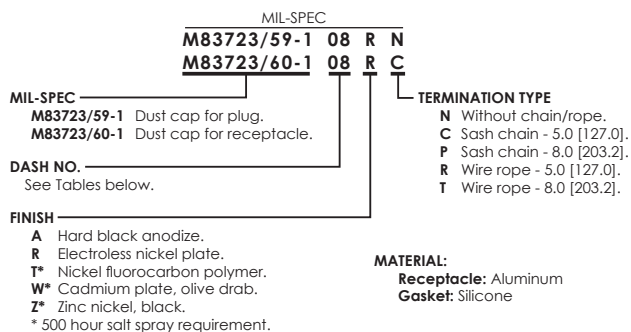

DUST CAPS & DUMMY RECEPTACLES - MIL-DTL-83723 Series III Threaded