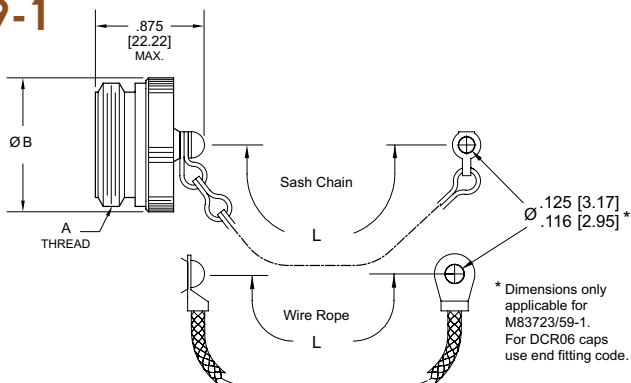

Dust Cap for Plug

M83723/59-1 DCP06

DASH NUMBER	SHELL SIZE	A THREAD CLASS 2 UNEF	B MAX.	L	
				TYPE C OR R	TYPE P OR T
8	8	.562-24	.776 [19.71]	5.00 [127.00]	8.00 [203.20]
10	10	.688-24	.906 [23.01]	5.00 [127.00]	8.00 [203.20]
12	12	.875-20	1.078 [27.38]	5.00 [127.00]	8.00 [203.20]
14	14	.938-20	1.141 [28.98]	5.00 [127.00]	8.00 [203.20]
16	16	1.062-18	1.266 [32.16]	5.00 [127.00]	8.00 [203.20]
18	18	1.188-18	1.375 [34.92]	5.00 [127.00]	8.00 [203.20]
20	20	1.312-18	1.510 [38.35]	5.00 [127.00]	8.00 [203.20]
22	22	1.438-18	1.625 [41.27]	5.00 [127.00]	8.00 [203.20]
24	24	1.562-18	1.760 [44.70]	5.00 [127.00]	8.00 [203.20]