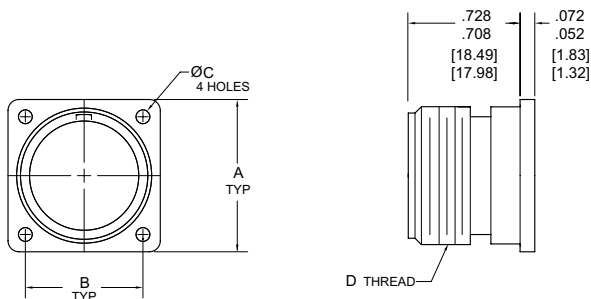

Dummy Receptacle

M83723/61-1 DRP06

DASH NO.	SHELL SIZE	A	B +.000 [0.00] -.009 [0.23]	C +.000 [0.00] -.009 [0.23]	D THREAD UNEF-2A
8	8	.812 [20.62]	.594 [15.09]	.125 [3.17]	.562-24
10	10	.937 [23.80]	.719 [18.26]	.125 [3.17]	.687-24
12	12	1.031 [26.19]	.812 [20.62]	.125 [3.17]	.875-20
14	14	1.125 [28.57]	.906 [23.01]	.125 [3.17]	.937-20
16	16	1.250 [31.75]	.969 [24.61]	.125 [3.17]	1.062-18
18	18	1.343 [34.11]	1.062 [26.97]	.125 [3.17]	1.187-18
20	20	1.437 [36.50]	1.156 [29.36]	.125 [3.17]	1.312-18
22	22	1.562 [39.67]	1.250 [31.75]	.125 [3.17]	1.437-18
24	24	1.703 [43.26]	1.375 [34.92]	.154 [3.91]	1.562-18

1. Dimensions in brackets [ ] are in millimeters.

**SPACECRAFT
COMPONENTS CORP.**

3040 Clayton Street
North Las Vegas, NV 89032

Phone: 702.851.7600
Fax: 702.851.7620

Email: salesinfo@spacecraft.com
Web: www.spacecraft.com