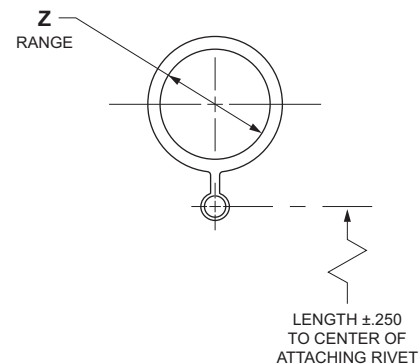

DASH NO. CODE	Z RANGE	DASH NO. CODE	Z RANGE	DASH NO. CODE	Z RANGE
33	.401 - .391	15	1.072 - 1.052	24	2.088 - 2.078
34	.454 - .444	16	1.198 - 1.178	25	2.151 - 2.141
35	.464 - .454	17	1.322 - 1.302	26	2.276 - 2.266
36	.526 - .516	18	1.448 - 1.428	27	2.338 - 2.328
11	.604 - .584	19	1.572 - 1.552	28	2.401 - 2.391
37	.651 - .641	20	1.698 - 1.678	29	2.526 - 2.516
12	.729 - .709	21	1.822 - 1.802	30	2.651 - 2.641
13	.885 - .865	22	1.948 - 1.928	31	2.901 - 2.891
14	.948 - .918	23	2.026 - 2.016	32	3.026 - 3.016

USED WITH ATTACHMENT CODES:
B THRU W