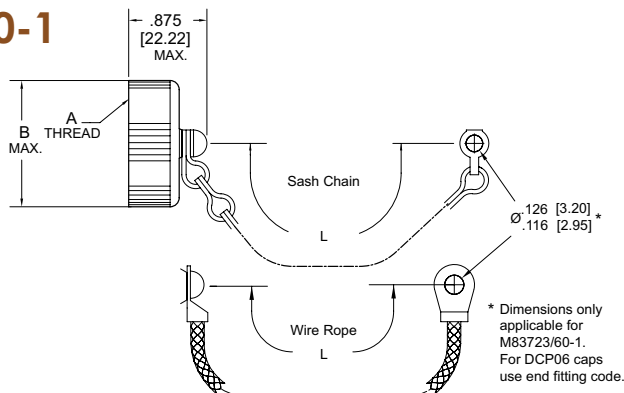

Dust Cap for Receptacle

M83723/60-1 DCR06

DASH NUMBER	SHELL SIZE	A THREAD CLASS 2 UNEF	B MAX.	L	
				TYPE C OR R	TYPE P OR T
8	8	.562-24	.776 [19.71]	5.00 [127.00]	8.00 [203.20]
10	10	.688-24	.906 [23.01]	5.00 [127.00]	8.00 [203.20]
12	12	.875-20	1.078 [27.38]	5.00 [127.00]	8.00 [203.20]
14	14	.938-20	1.141 [28.98]	5.00 [127.00]	8.00 [203.20]
16	16	1.062-18	1.266 [32.16]	5.00 [127.00]	8.00 [203.20]
18	18	1.188-18	1.375 [34.92]	5.00 [127.00]	8.00 [203.20]
20	20	1.312-18	1.510 [38.35]	5.00 [127.00]	8.00 [203.20]
22	22	1.438-18	1.625 [41.27]	5.00 [127.00]	8.00 [203.20]
24	24	1.562-18	1.760 [44.70]	5.00 [127.00]	8.00 [203.20]

1. Dimensions in brackets [ ] are in millimeters.