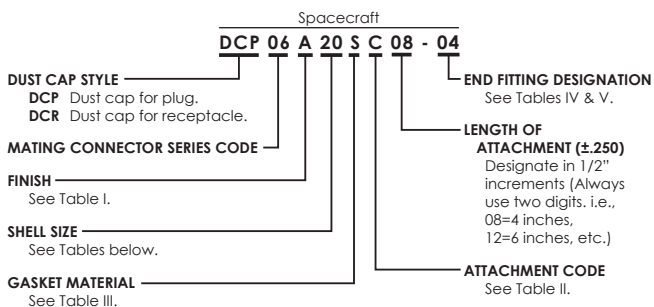

DUST CAPS & DUMMY RECEPTACLES - MIL-DTL-83723 Series III Threaded