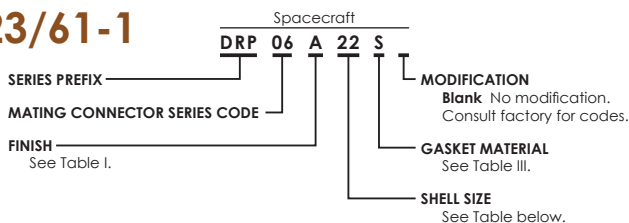

Dummy Receptacle

M83723/61-1 DRP06

DASH NO.	SHELL SIZE	A	B +.000 [0.00] -.009 [0.23]	C +.000 [0.00] -.009 [0.23]	D THREAD UNEF-2A
8	8	.812 [20.62]	.594 [15.09]	.125 [3.17]	.562-24
10	10	.937 [23.80]	.719 [18.26]	.125 [3.17]	.687-24
12	12	1.031 [26.19]	.812 [20.62]	.125 [3.17]	.875-20
14	14	1.125 [28.57]	.906 [23.01]	.125 [3.17]	.937-20
16	16	1.250 [31.75]	.969 [24.61]	.125 [3.17]	1.062-18
18	18	1.343 [34.11]	1.062 [26.97]	.125 [3.17]	1.187-18
20	20	1.437 [36.50]	1.156 [29.36]	.125 [3.17]	1.312-18
22	22	1.562 [39.67]	1.250 [31.75]	.125 [3.17]	1.437-18
24	24	1.703 [43.26]	1.375 [34.92]	.154 [3.91]	1.562-18

1. Dimensions in brackets [ ] are in millimeters.

**SPACECRAFT
COMPONENTS CORP.**

3040 Clayton Street
North Las Vegas, NV 89032

Phone: 702.851.7600
Fax: 702.851.7620

Email: salesinfo@spacecraft.com
Web: www.spacecraft.com