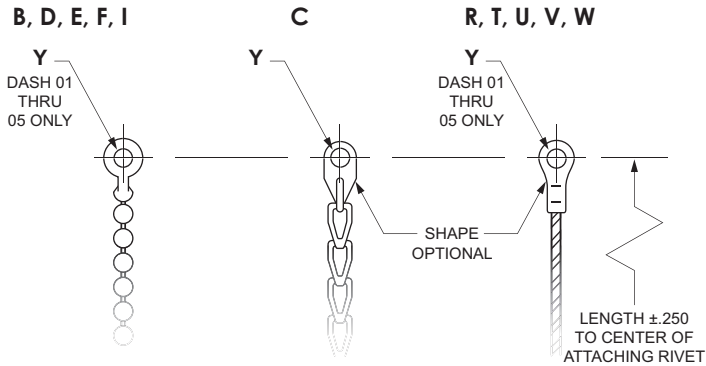

TABLE II. ATTACHMENT CODES

Attachment Code	Description
A	No Attachment Required
B	Bead Chain, Brass, Nickel Plated
C	Sash Chain, SST, Passivated
D	Bead Chain, SST, Passivated
E	Bead Chain, Brass, Cadmium, Olive Drab Plated
F	Bead Chain, Brass, Unfinished
I	Bead Chain, Brass, Black Oxide Finish
N	Wire Rope, No Jacket
P	Wire Rope, Polyurethane Jacket with Terminal
R	Wire Rope, SST, PVC Covered, Green Color
T	Wire Rope, SST, Teflon Covered, Natural Cover
U	Wire Rope, SST, Nylon Covered, Brown Color
V	Wire Rope, SST, Viton Covered, Black Color
W	Nylon Cord, Green Color, SST Terminal

Dash No. Code	Y Ref. Dia.
00	No Eyelet
01	.125
02	.141
03	.167
04	.188
05	.219
06	.250
07	.156
08	.121

USED WITH ATTACHMENT CODES:

TABLE V. RING END FITTING SIZES
 (NOT USED WITH ATTACHMENT CODE A)

DASH NO. CODE	Z RANGE	DASH NO. CODE	Z RANGE	DASH NO. CODE	Z RANGE
33	.401 - .391	15	1.072 - 1.052	24	2.088 - 2.078
34	.454 - .444	16	1.198 - 1.178	25	2.151 - 2.141
35	.464 - .454	17	1.322 - 1.302	26	2.276 - 2.266
36	.526 - .516	18	1.448 - 1.428	27	2.338 - 2.328
11	.604 - .584	19	1.572 - 1.552	28	2.401 - 2.391
37	.651 - .641	20	1.698 - 1.678	29	2.526 - 2.516
12	.729 - .709	21	1.822 - 1.802	30	2.651 - 2.641
13	.885 - .865	22	1.948 - 1.928	31	2.901 - 2.891
14	.948 - .918	23	2.026 - 2.016	32	3.026 - 3.016

USED WITH ATTACHMENT CODES:
 B THRU W

SPACECRAFT COMPONENTS CORP.

Your Connector Consultant Since 1962

Try Our Other Connector Products

SCP 5015 STYLE CONNECTORS (CATALOG 102)

SCPT 26482 STYLE SC1 38999 SERIES I SC2 38999 SERIES II SC39 38999 SERIES III (CATALOG 202)